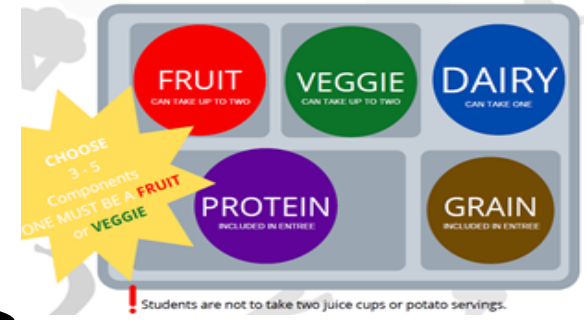

MAY

North Grove Elementary

WHAT MAKES A LUNCH?

Mon, May 1st

Choice of One

- Popcorn Chicken w/Garlic Toast
- PB&J Meal

Sides

- Mashed Potatoes
- 100% Fruit Juice
- Fresh Veggies
- Fresh & Canned Fruits
- Milk