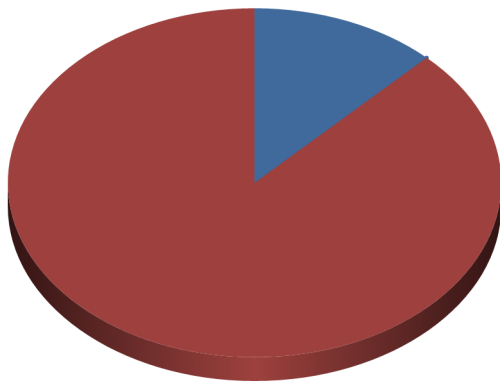

Special Education

■ Special Education   ■ General Education

	Students
Special Education	285
General Education	2,035