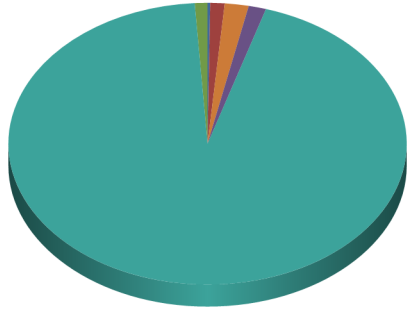

Center Grove High School - Demographics

Ethnicity

■ American Indian ■ Hispanic
■ Black ■ White
■ Asian or Pacific Islander ■ Multiracial

	Students
American Indian	5
Black	27
Asian or Pacific Islander	45
Hispanic	33
White	2,186
Multiracial	24

Free/Reduced Price Meals

■ Free meals ■ Reduced price meals ■ Paid meals

	Students
Free meals	203
Reduced price meals	69
Paid meals	2,048

Special Education

■ Special Education ■ General Education

	Students
Special Education	285
General Education	2,035