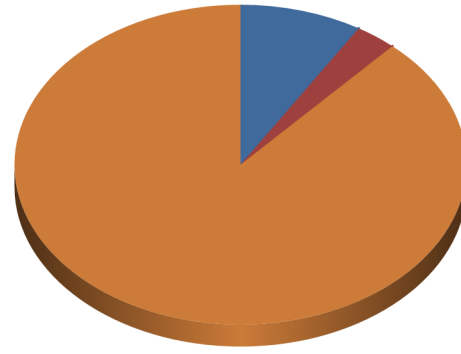

Free/Reduced Price Meals

■ Free meals   ■ Reduced price meals   ■ Paid meals

	Students
Free meals	203
Reduced price meals	69
Paid meals	2,048